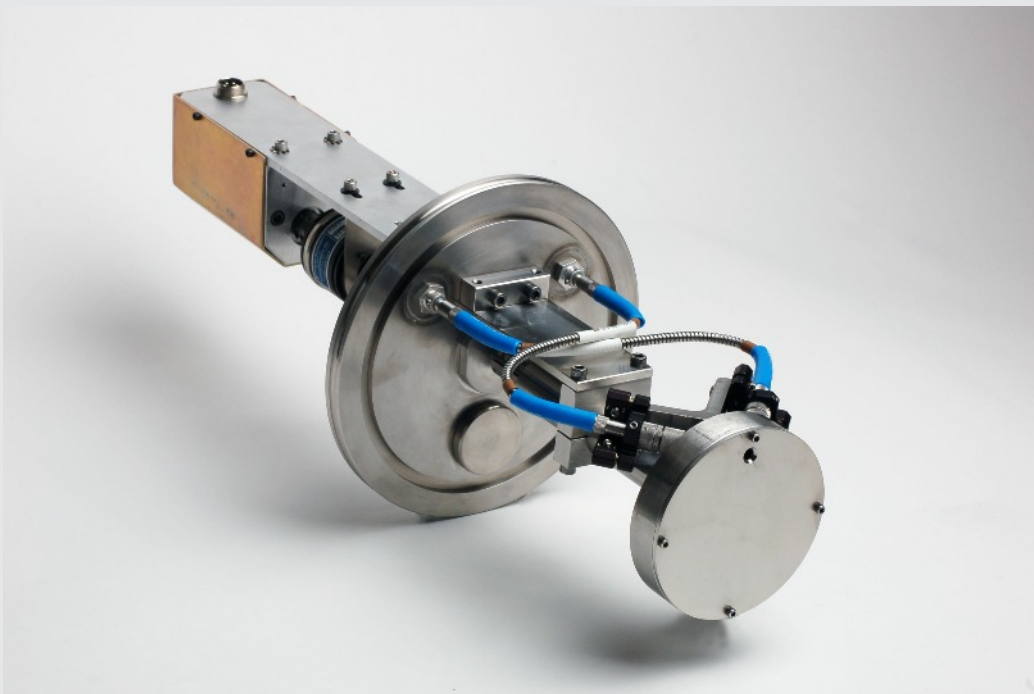

OMS WITNESS GLASS CHANGER

Multi-Position Optical Monitor Witness Glass Assembly

- **50 Optical Monitoring Positions**
- **Automatic Position Indexing**
- **Back side or Front side Monitoring**
- **Reflection or Transmission Measurements**
- **Port for Quartz Crystal Rate Sensor**
- **4.5” Flange Mounting**