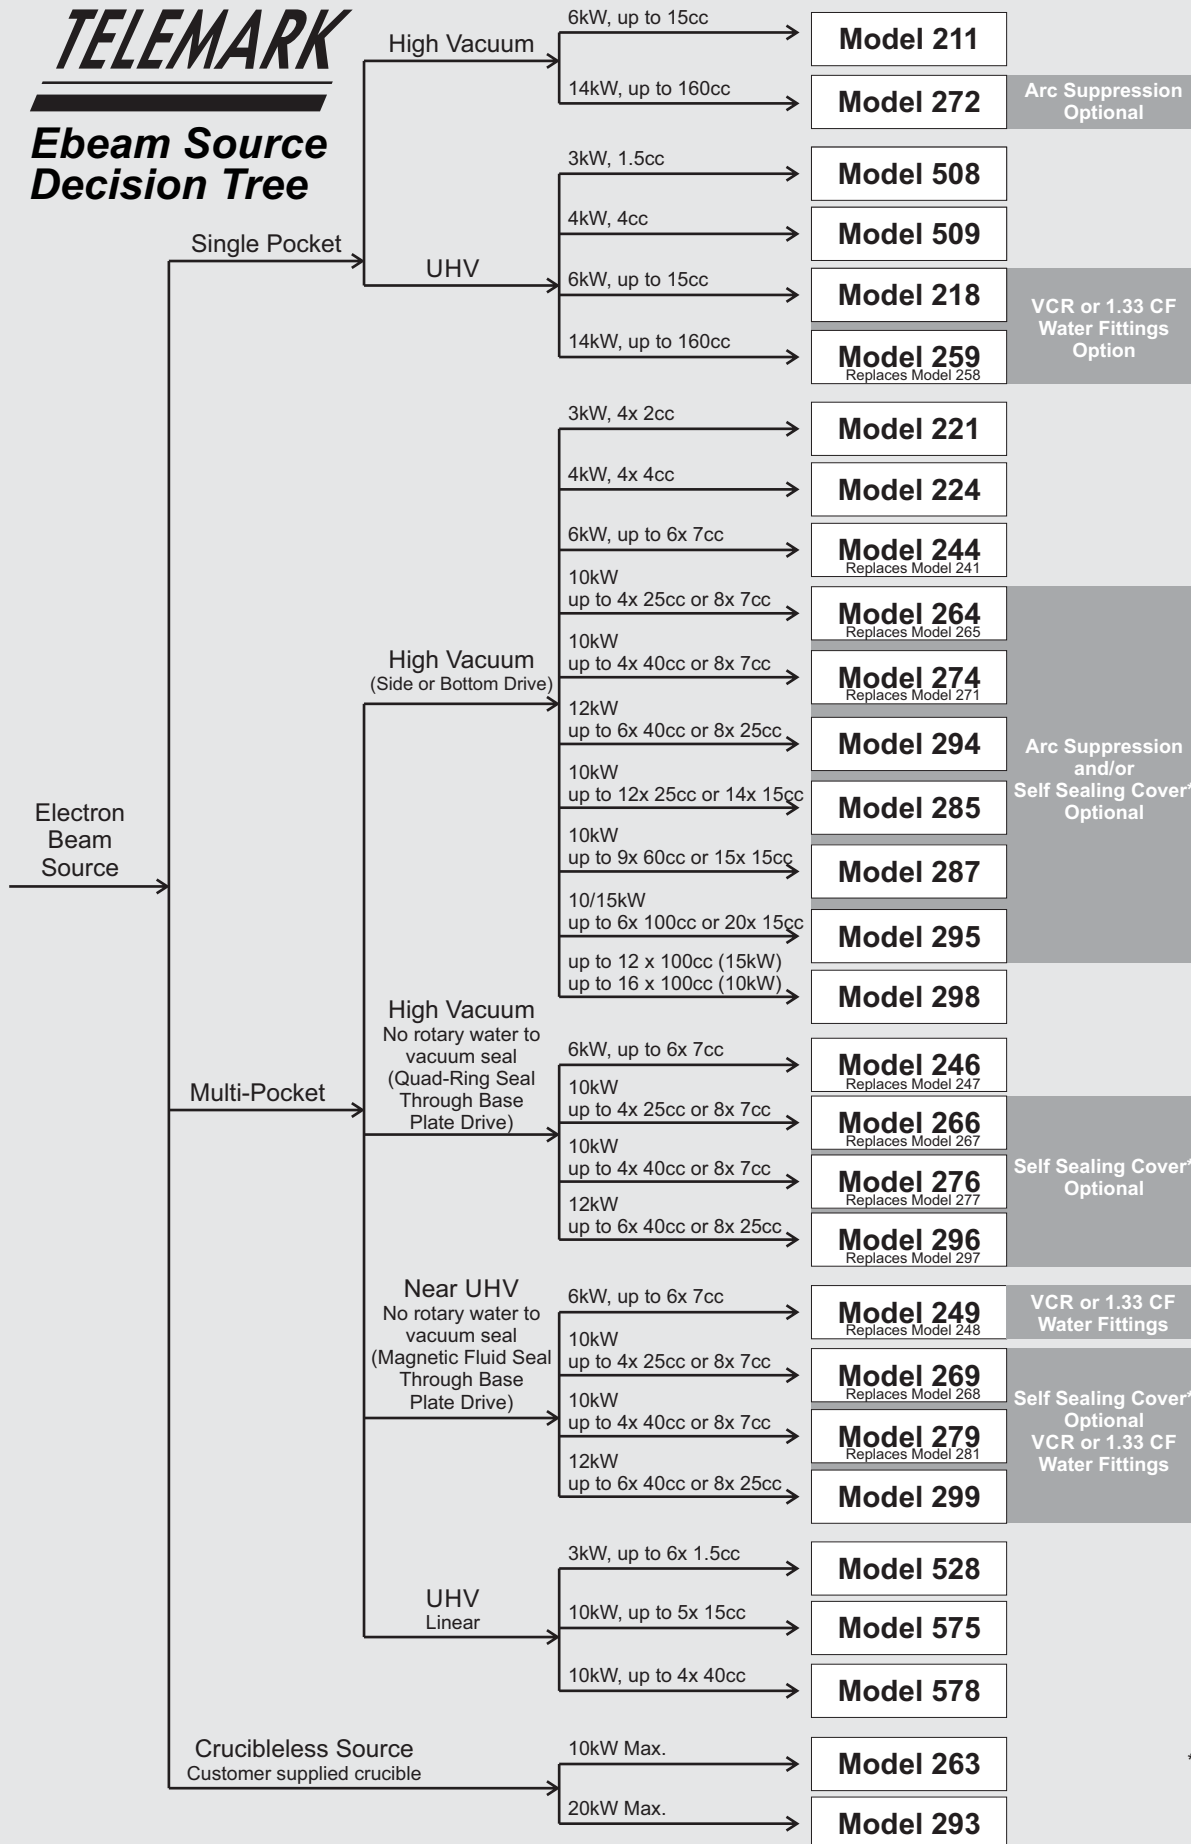

# TELEMARK

## Ebeam Source Decision Tree

\*Self Sealing Cover only available with certain crucible configurations