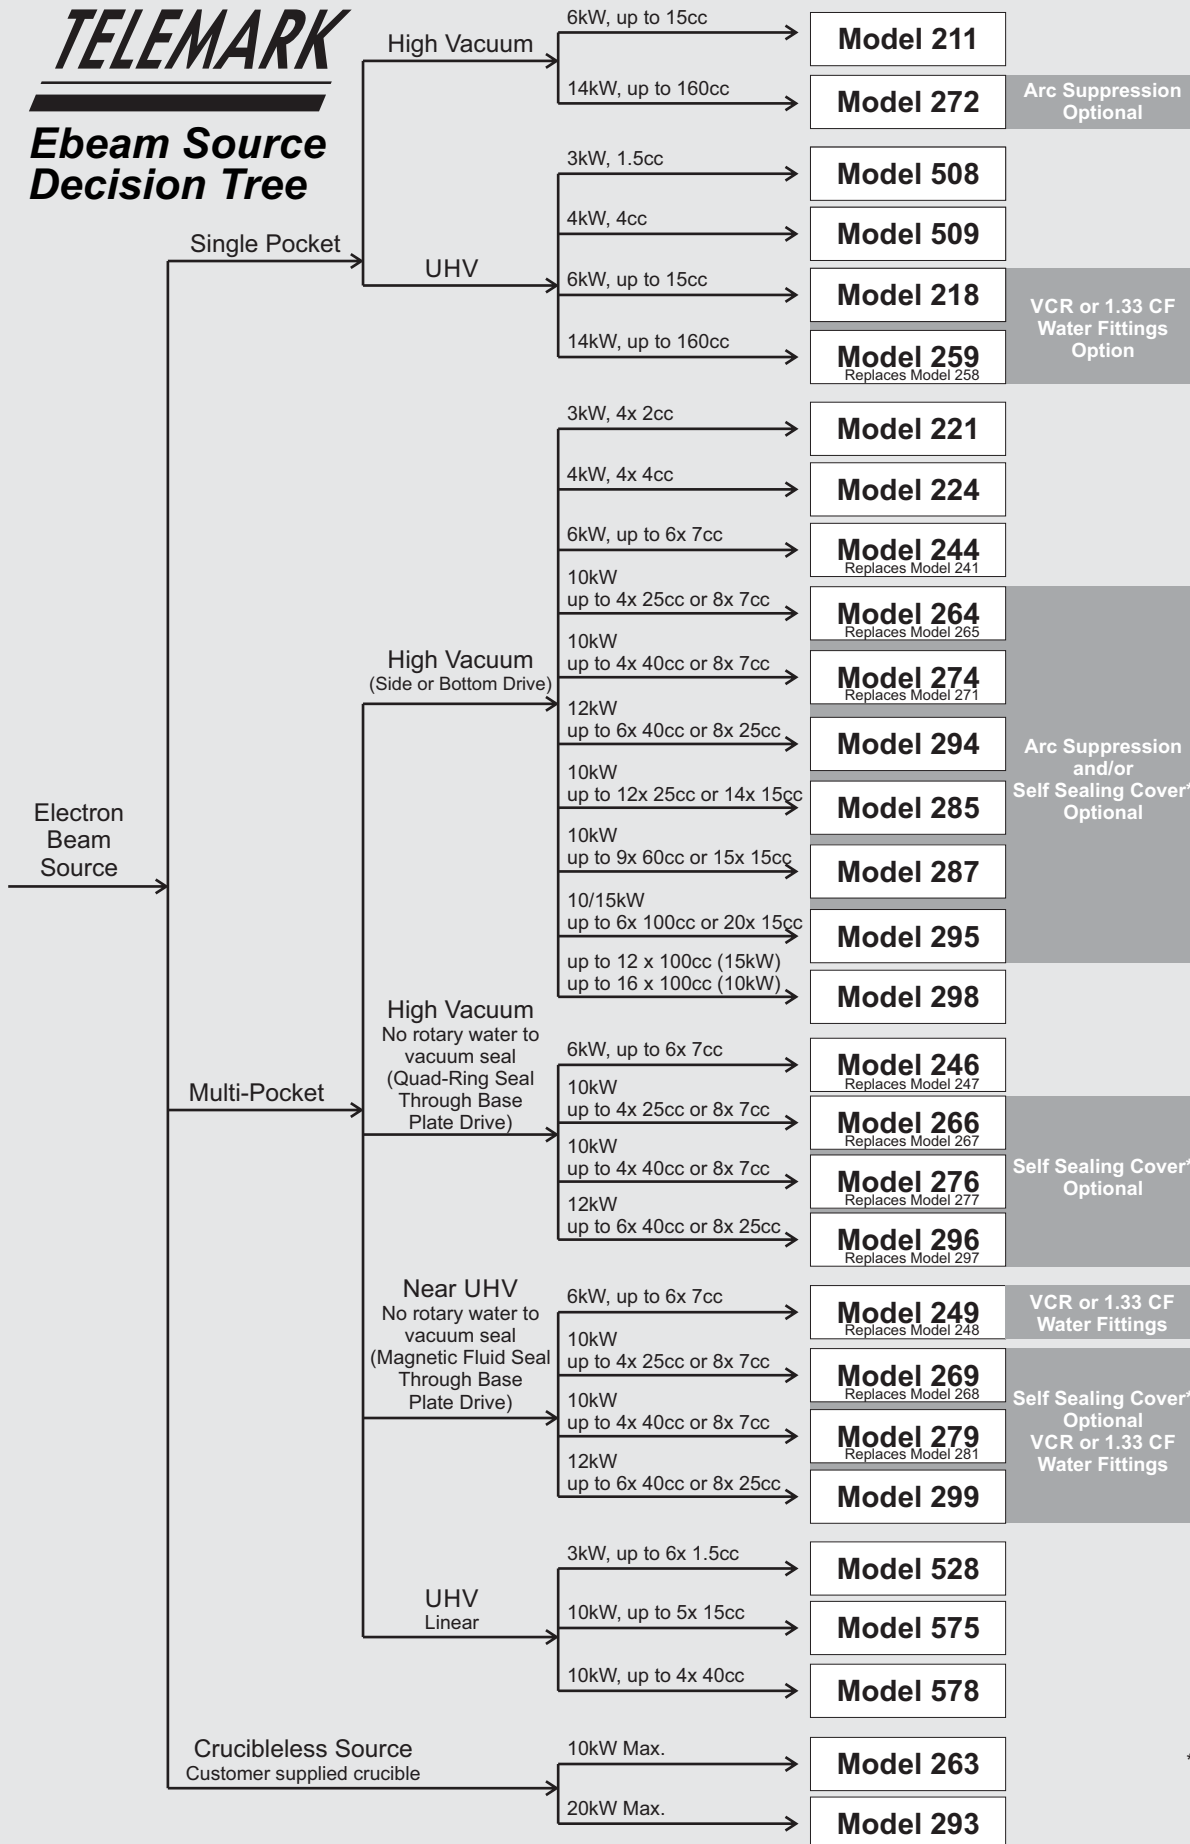

TELEMARK

Ebeam Source Decision Tree

*Self Sealing Cover only available with certain crucible configurations